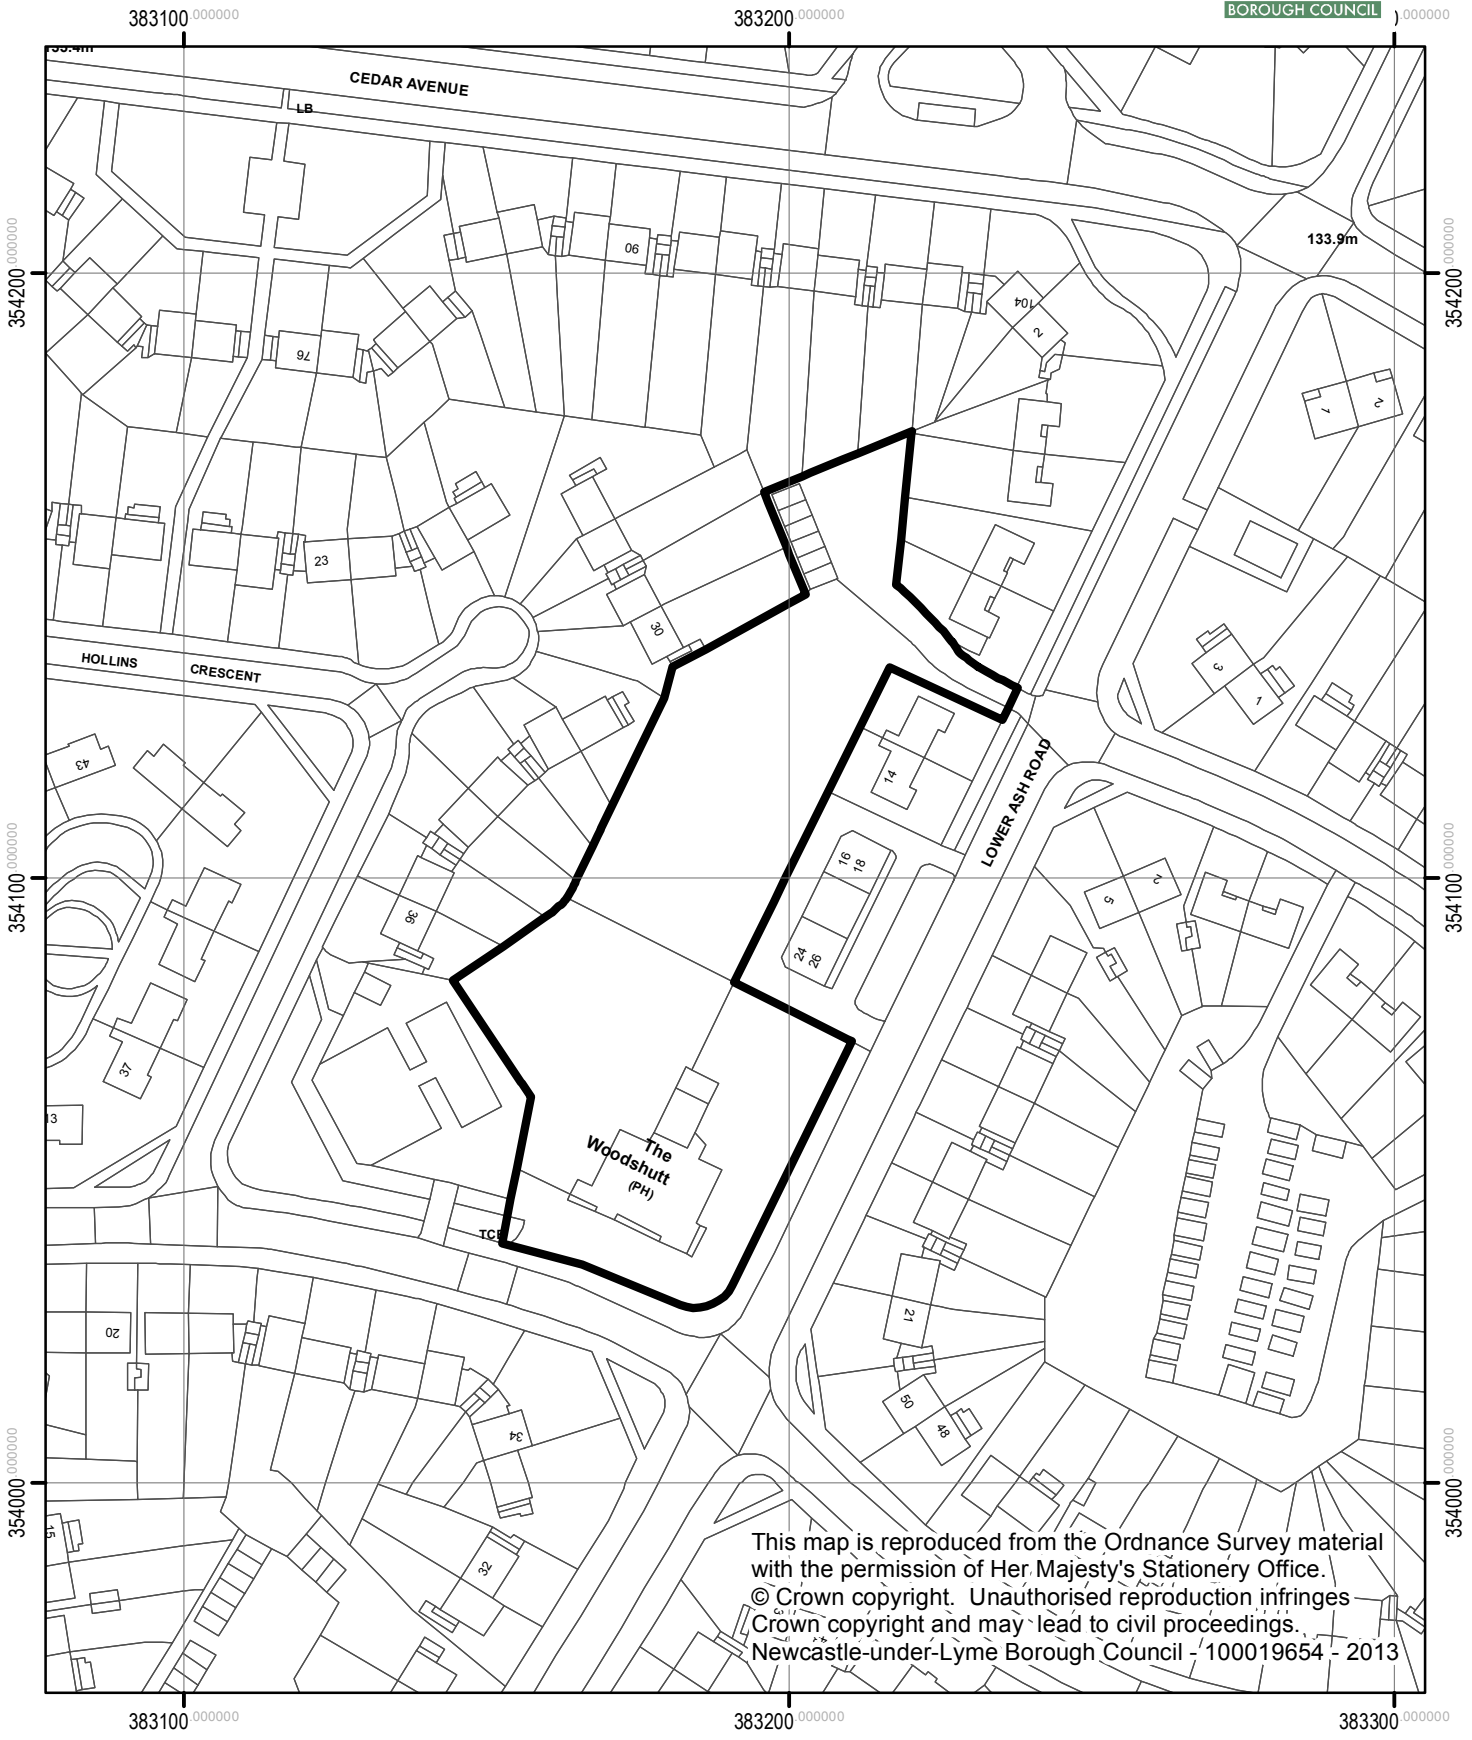

17/00324/FUL
Former Woodshuts Inn
Kidsgrove

**NEWCASTLE
UNDER LYME**
BOROUGH COUNCIL

This map is reproduced from the Ordnance Survey material with the permission of Her Majesty's Stationery Office.
© Crown copyright. Unauthorised reproduction infringes Crown copyright and may lead to civil proceedings.
Newcastle-under-Lyme Borough Council - 100019654 - 2013